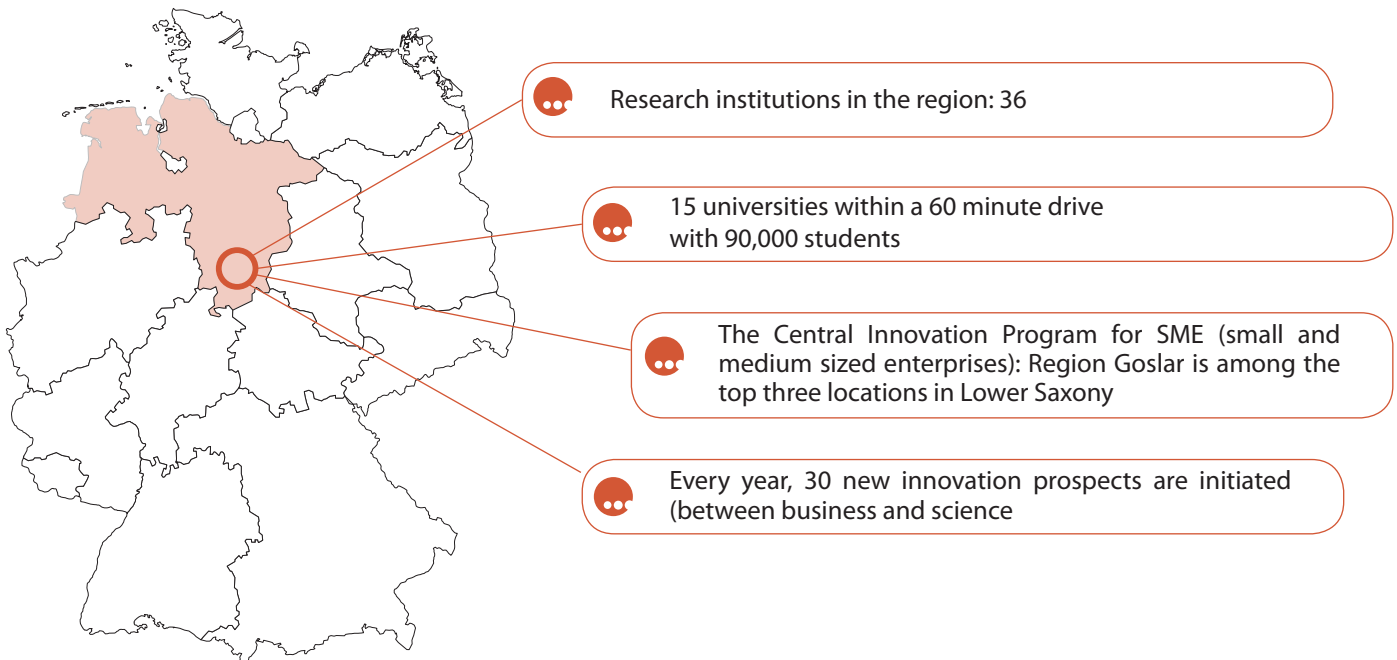

Economic Region of Goslar: Technology Location Surrounded by Nature

The district of Goslar is centrally located between Hannover, Braunschweig and Göttingen. The region lives from the wealth of nature in the Harz Mountains and the wealth of ideas of the many people living here. Short distances, economical prices and a diverse landscape of companies form the basis of an ideal investment location. The unmistakable Harz landscape provides the background for numerous high-tech enterprises and scientific facilities.

Innovations are important to any area of economy. In the region of Goslar high-tech companies and spin-offs from the university meet best conditions for cooperation with science to develop their ideas until successful launch of innovative products or services. The region does not only bring together the competences through a single industry. What is more, it provides important technological diversity. Its strength lies in the connection of interdisciplinary expert knowledge and its transformation into economic success.

Attractive locations in the Western Harz Mountains

The region of Goslar is located between the large urban centres of Northern Germany (Ruhr Area, Hamburg, Berlin). This attractiveness, however, also results from the diverse and comparably economical palette of offers of both land and structures existing in the region. Whether you are looking for a site in the near of a highway, in the direct surroundings of research facilities or centrally in the centre of town: we will find an appropriate offer for all your needs.